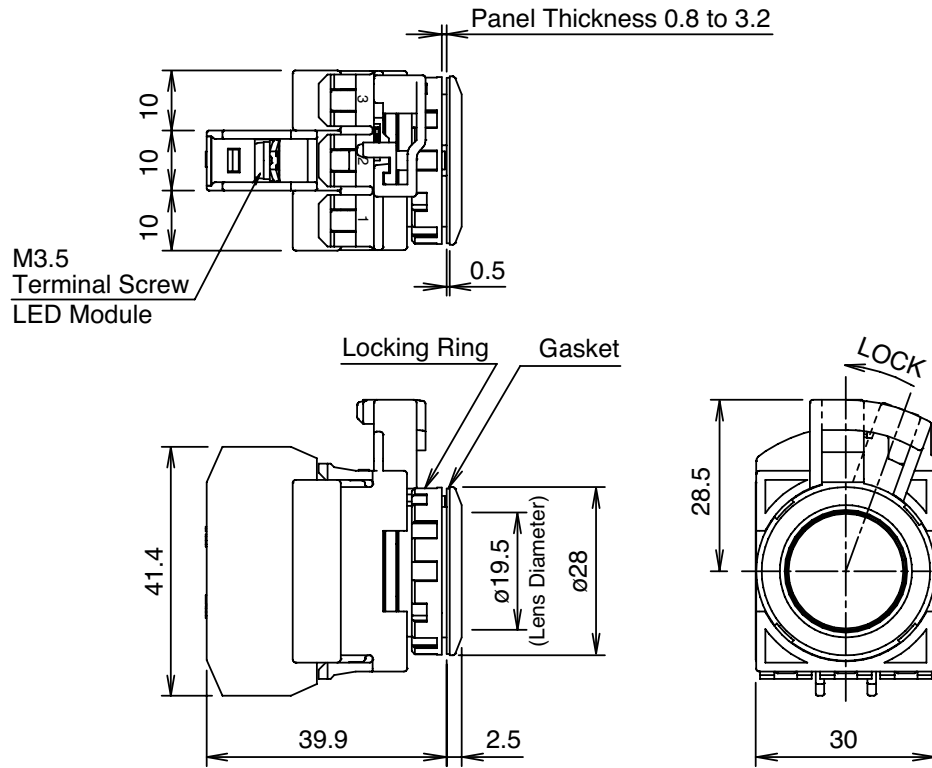

Pilot Lights

Round Flush

Round Dome